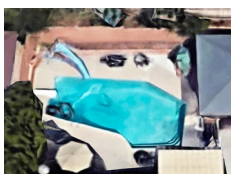

(51)

Eva-Teréz Gölin

29 Swimming Pools and a Thirsty Cow #07, 2019

Signed and numbered on back.

Sublimerings print on aluminum, 1 mm. Hanging frame of 5 mm.

30 x 40 cm

Edition of 5

(52)