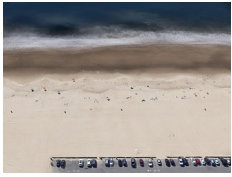

(37)

Eva-Teréz Gölin

Beach no 1, 2019

Fine Art pigment print on Canson Platine mounted on Forex
100 x 133 cm

Edition of 5 plus 2 artist's proofs
(68)